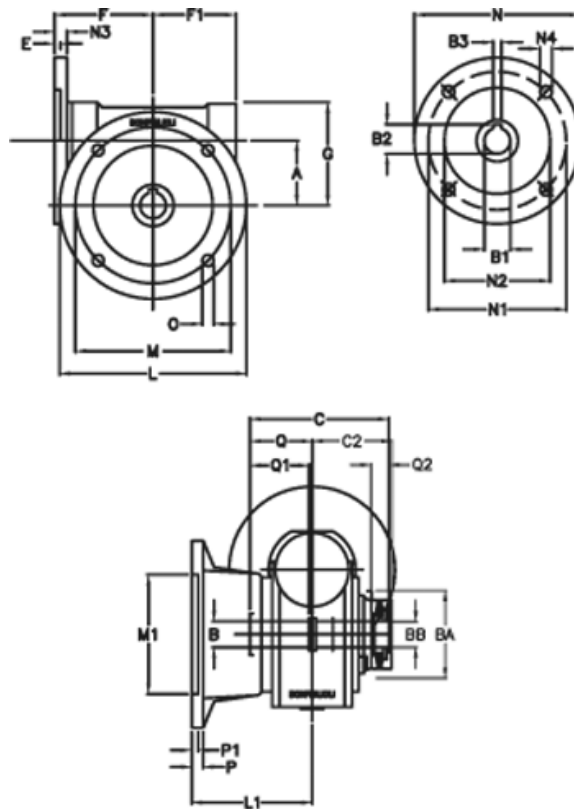

Article number: 390204401442836

Description: Worm Gear with Torque Limiter  
VF 44-L2-F-14-P71B14

## Measures

a = 44.60	C2 = 48	m = 87	P = 9
B = 18	Description = VF 44F-xx-71B14	M1 = 60	P1 = 7
B1 E7 = 14	E = 2.0	N = 105	Q = 32.0
B2 = 16.3	F = 65	N1 = 85	Q1 = 32
B3 H9 = 5	F1 = 54	N2 = 70	Q2 = 12
BA = 40	g = 71	N3 = 10.0	
BB H7 = 11	L = 110	N4 = 7.0	
C = 79	L1 = 60.5	O = 8.5	